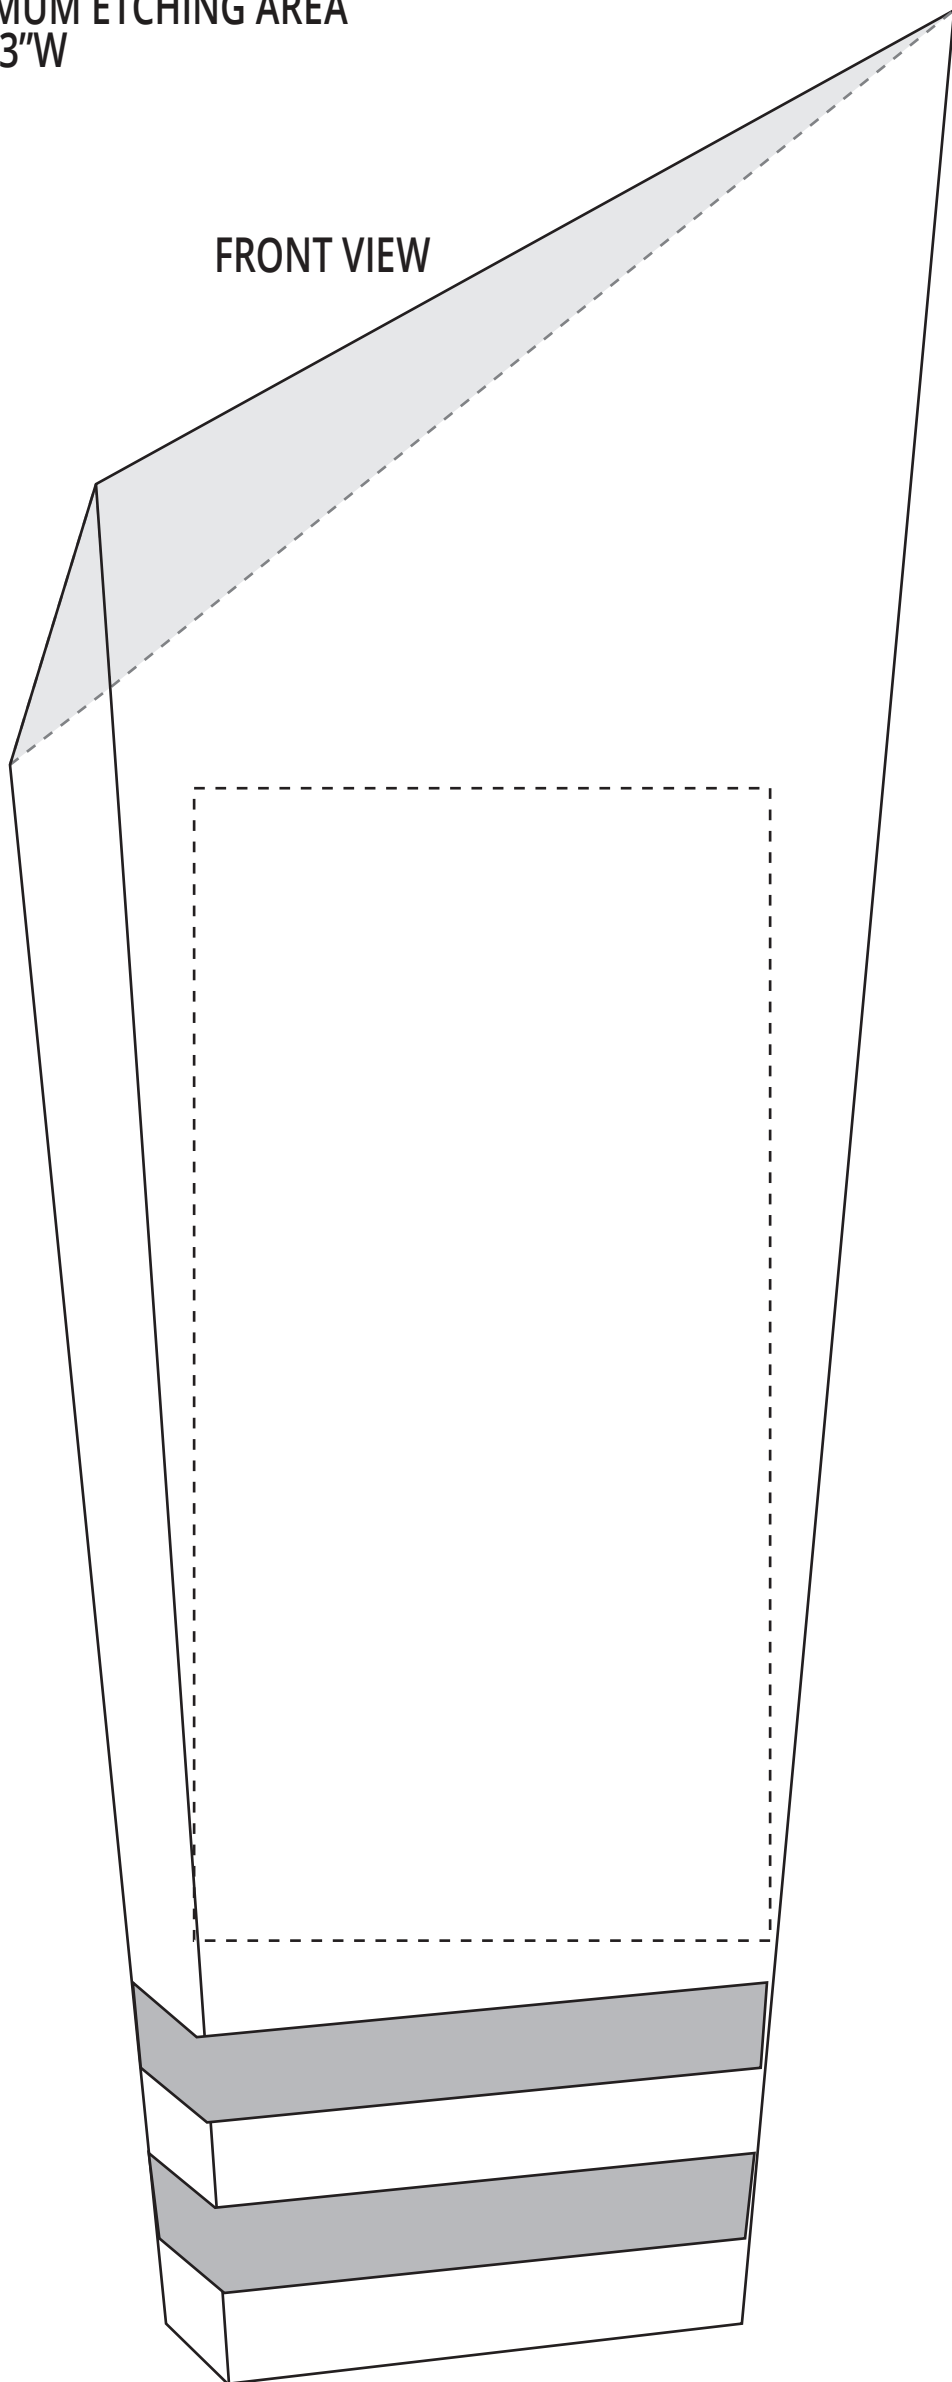

#271 BACK ETCHED

MAXIMUM ETCHING AREA
6"H X 3"W

FRONT VIEW

ACTUAL SIZE OF
THE BACK